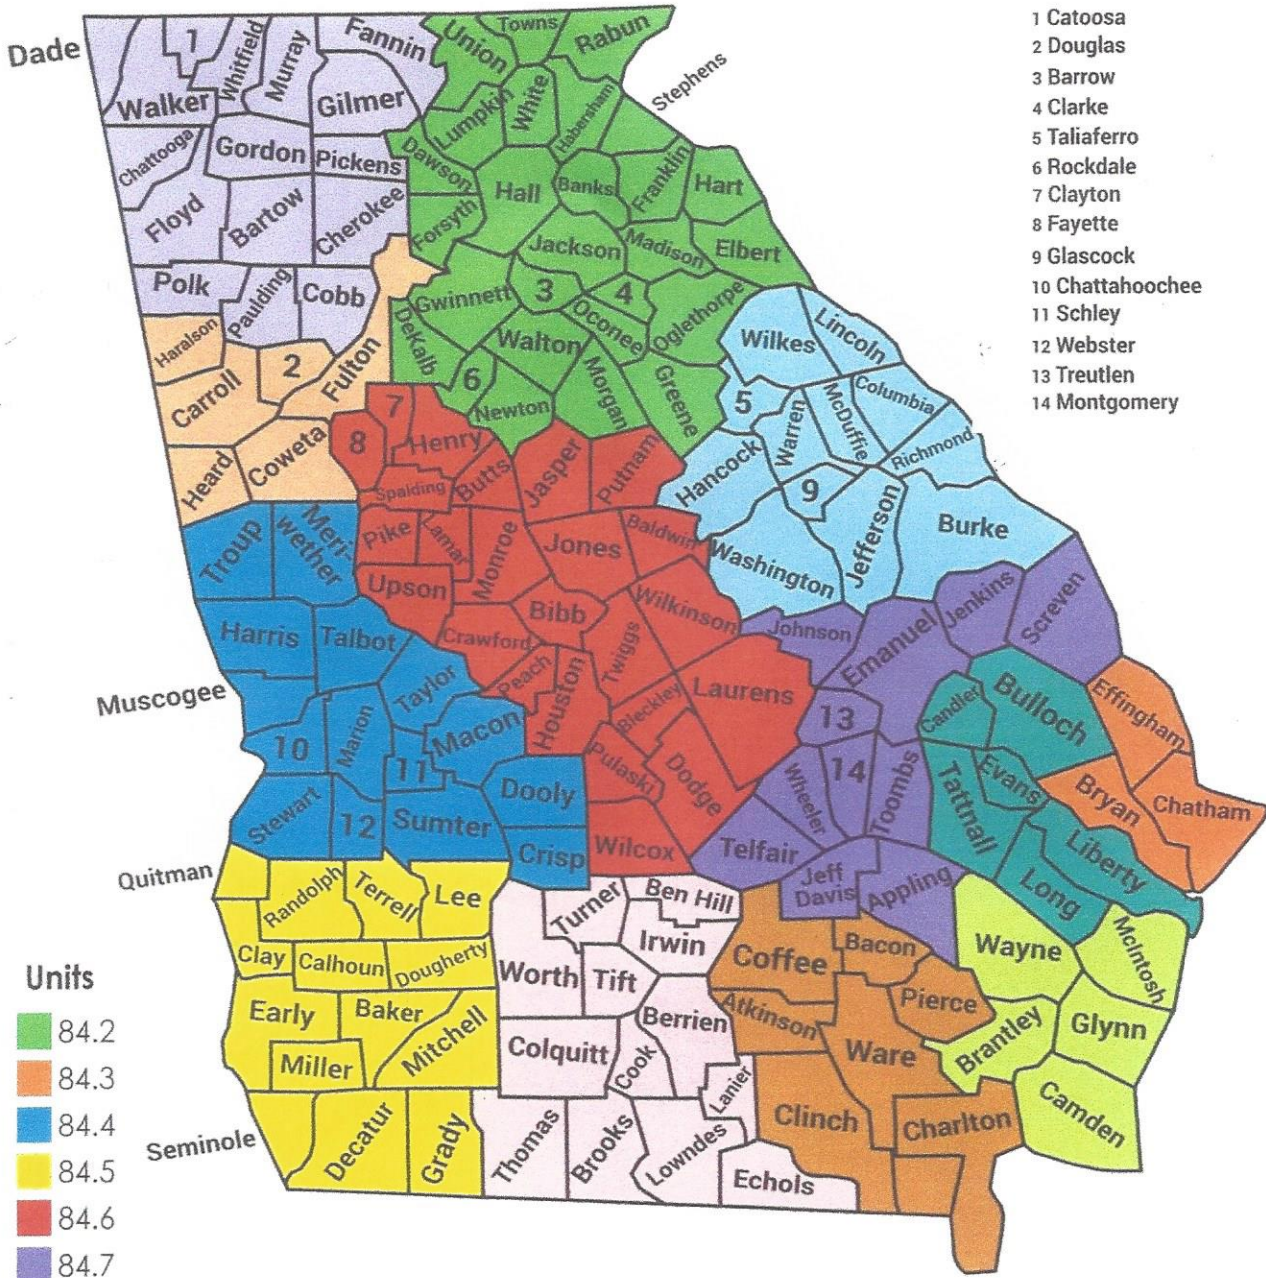

IBEW LOCAL 84

UNIT JURISDICTION MAP BY COUNTY

- 1 Catoosa
- 2 Douglas
- 3 Barrow
- 4 Clarke
- 5 Taliaferro
- 6 Rockdale
- 7 Clayton
- 8 Fayette
- 9 Glascock
- 10 Chattahoochee
- 11 Schley
- 12 Webster
- 13 Treutlen
- 14 Montgomery

- Units**
- 84.2
 - 84.3
 - 84.4
 - 84.5
 - 84.6
 - 84.7
 - 84.8
 - 84.9
 - 84.10
 - 84.11
 - 84.12
 - 84.13
 - 84.14

*Please note
 North Fulton County (above I-20) reports to 84.9 -
 South Fulton County (below I-20) reports to 84.10 -